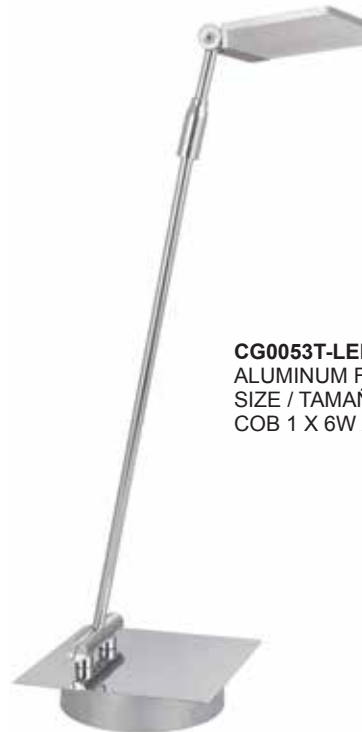

CG0053T-LED-1ALU
ALUMINUM FINISH / ACABADO EN ALUMINIO
SIZE / TAMAÑO(CM): E12 X W12 X H41.5
COB 1 X 6W / 300LM

INTEGRATED LED
LED INTEGRADO
120V ± 20%